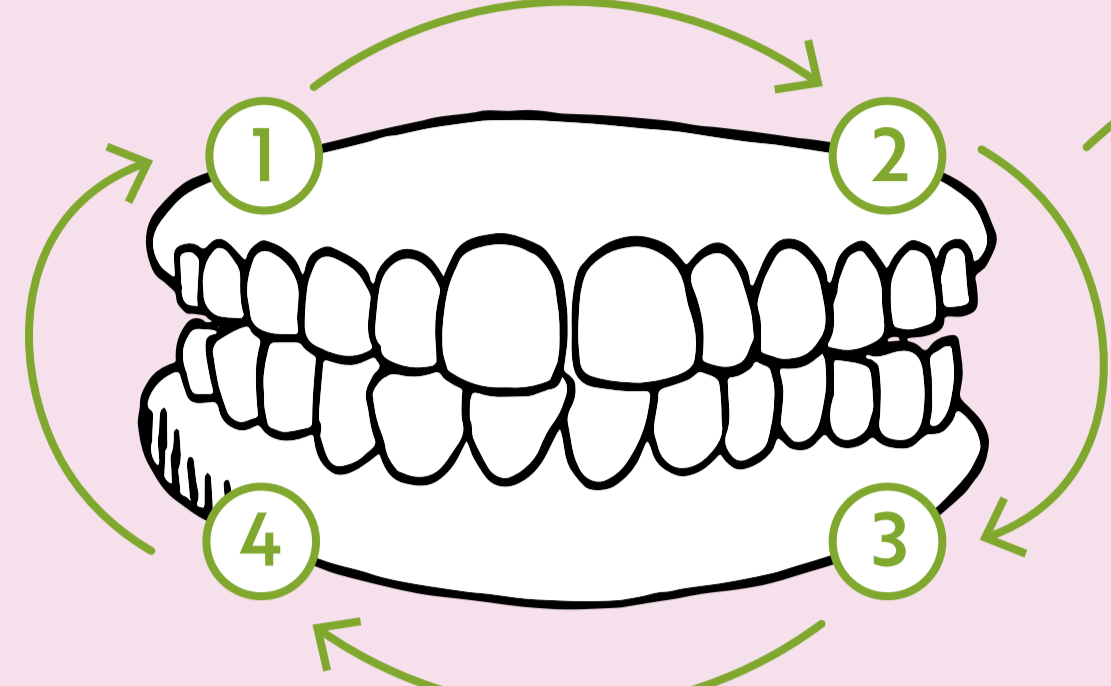

7 steps to brushing your teeth

1 Start with a small amount of toothpaste on the brush

2 You need to get to every surface, so think of a circuit that covers all the teeth, maybe 1-2-3-4.

The start of the circuit could be at the very back of the mouth on the right side (sometimes reaching right to the back is easier if you close your mouth slightly)

3 Brush where your gums meet your teeth (gum margin) aiming the bristles of the brush up in to the groove between the gum and the tooth.

4 Now use little gentle scrubbing movements back and forth. If you have an electric toothbrush let that do the movement.

Move slowly around the circuit you thought of. Move from top right all the way around to top left right at the back not missing any teeth.

Then hop down to bottom left (right at the very back) and trace all the way around to bottom right.

That should take at least a minute, 30 seconds 'cheek side' top teeth and 30 seconds 'cheek side' of the bottom teeth.

5 Start the circuit again right at the back on the right side but this time brush the side of the tooth that the tongue touches.