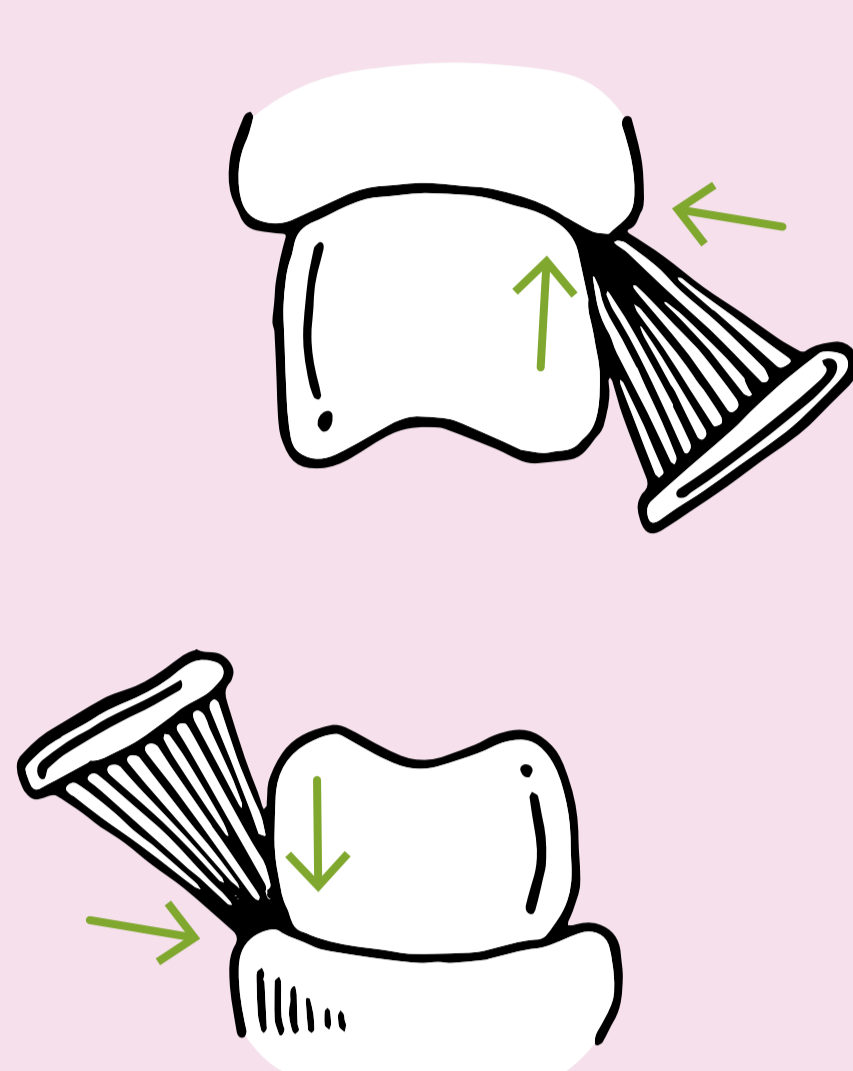

7 steps to brushing your teeth

1 Start with a small amount of toothpaste on the brush

2 You need to get to every surface, so think of a circuit that covers all the teeth, maybe 1-2-3-4.

The start of the circuit could be at the very back of the mouth on the right side (sometimes reaching right to the back is easier if you close your mouth slightly)

3 Brush where your gums meet your teeth (gum margin) aiming the bristles of the brush up in to the groove between the gum and the tooth.

4 Now use little gentle scrubbing movements back and forth. If you have an electric toothbrush let that do the movement.

Move slowly around the circuit you thought of. Move from top right all the way around to top left right at the back not missing any teeth.

Then hop down to bottom left (right at the very back) and trace all the way around to bottom right.

That should take at least a minute, 30 seconds 'cheek side' top teeth and 30 seconds 'cheek side' of the bottom teeth.

5 Start the circuit again right at the back on the right side but this time brush the side of the tooth that the tongue touches.